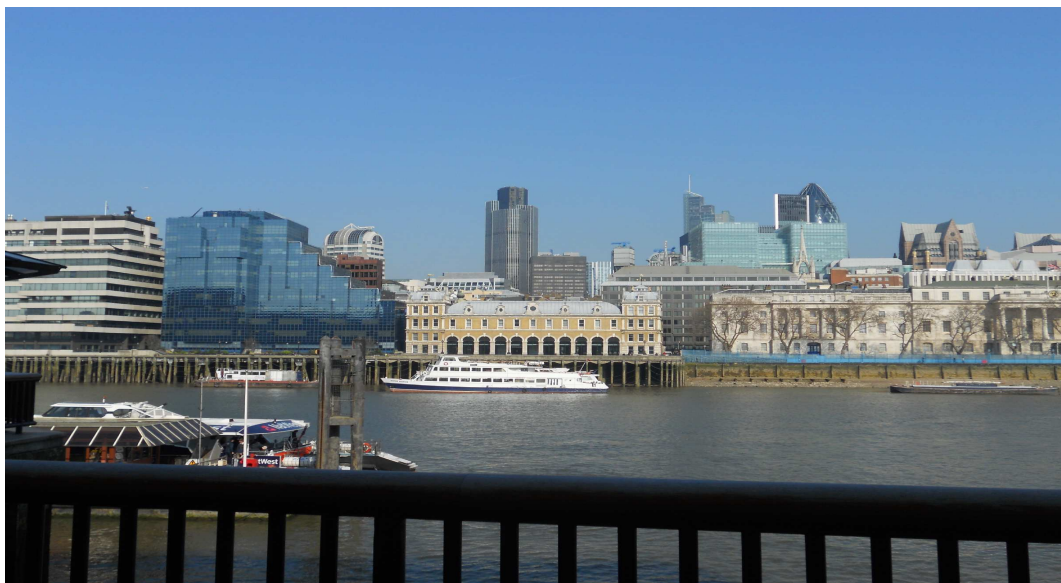

The urban landscape

The photo series between modern and old architecture in London.

Old architecture in London.

A good example between modern and old architecture.

Modern architecture with a great deal of glass. New architecture and in the background “The Shard”

A good example: on the left there is the modern and in the middle the old architecture.

The old and untouched architecture in Camden.

The normal Victorian terraced houses with a different painting.